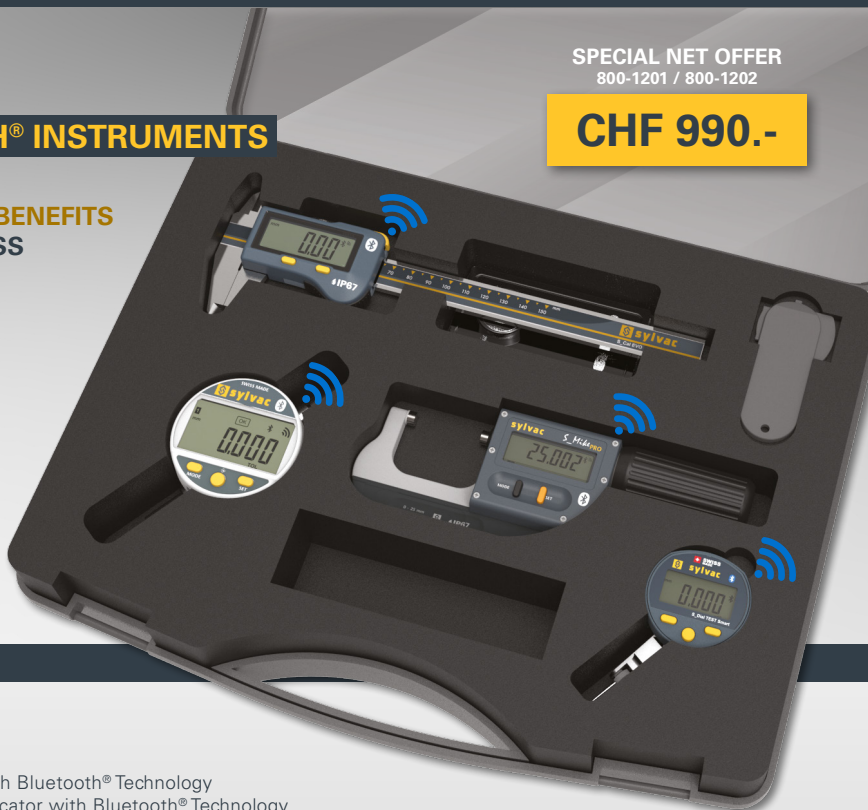

DISCOVERY KIT
BLUETOOTH® INSTRUMENTS
SPECIAL NET OFFER
 800-1201 / 800-1202

CHF 990.-
**DISCOVER THE BENEFITS
 OF THE WIRELESS
 CONNECTIVITY**
SIS Smart
 Inductive
 System

**SWISS
 MADE**

**IOT
 READY**

Discovery kit

- 1 caliper with Bluetooth® Technology
- 1 digital indicator with Bluetooth® Technology
- 1 micrometer with Bluetooth® Technology
- 1 lever indicator with Bluetooth® Technology
- Accessory for battery change
- Sylcom Test-Version with all options
 (Smart Dongle included) - 60 days free of charge

TECHNICAL DATA

	Demo kit - 800-1201	Demo kit - 800-1202
CALIPER	810-1506 - 150mm	
Max. error G	20 µm	
Depth rod	Rectangular 4x1.4mm	
DIGITAL INDICATOR	805-6301 - 12.5mm	805-6521 - 12.5mm (mini)
Max. error fe	3 µm	4 µm
Resolution	0.001mm	0.001mm
MICROMETER	803-0306 - 0-30mm	
Max. error G.	3 µm	
Anvils type	Cylindrical Ø6.5mm	
LEVER INDICATOR	805-4323 - 0.8/2.0mm	
Accuracy fe ($\alpha=0^\circ$)	3 / 8 µm	
Contact point	12.5 or 36.5mm (interchangeable)	
SYLCOM TEST-VERSION	Sylcom PRO 60 days free of charge + dongle Smart 981-7100	